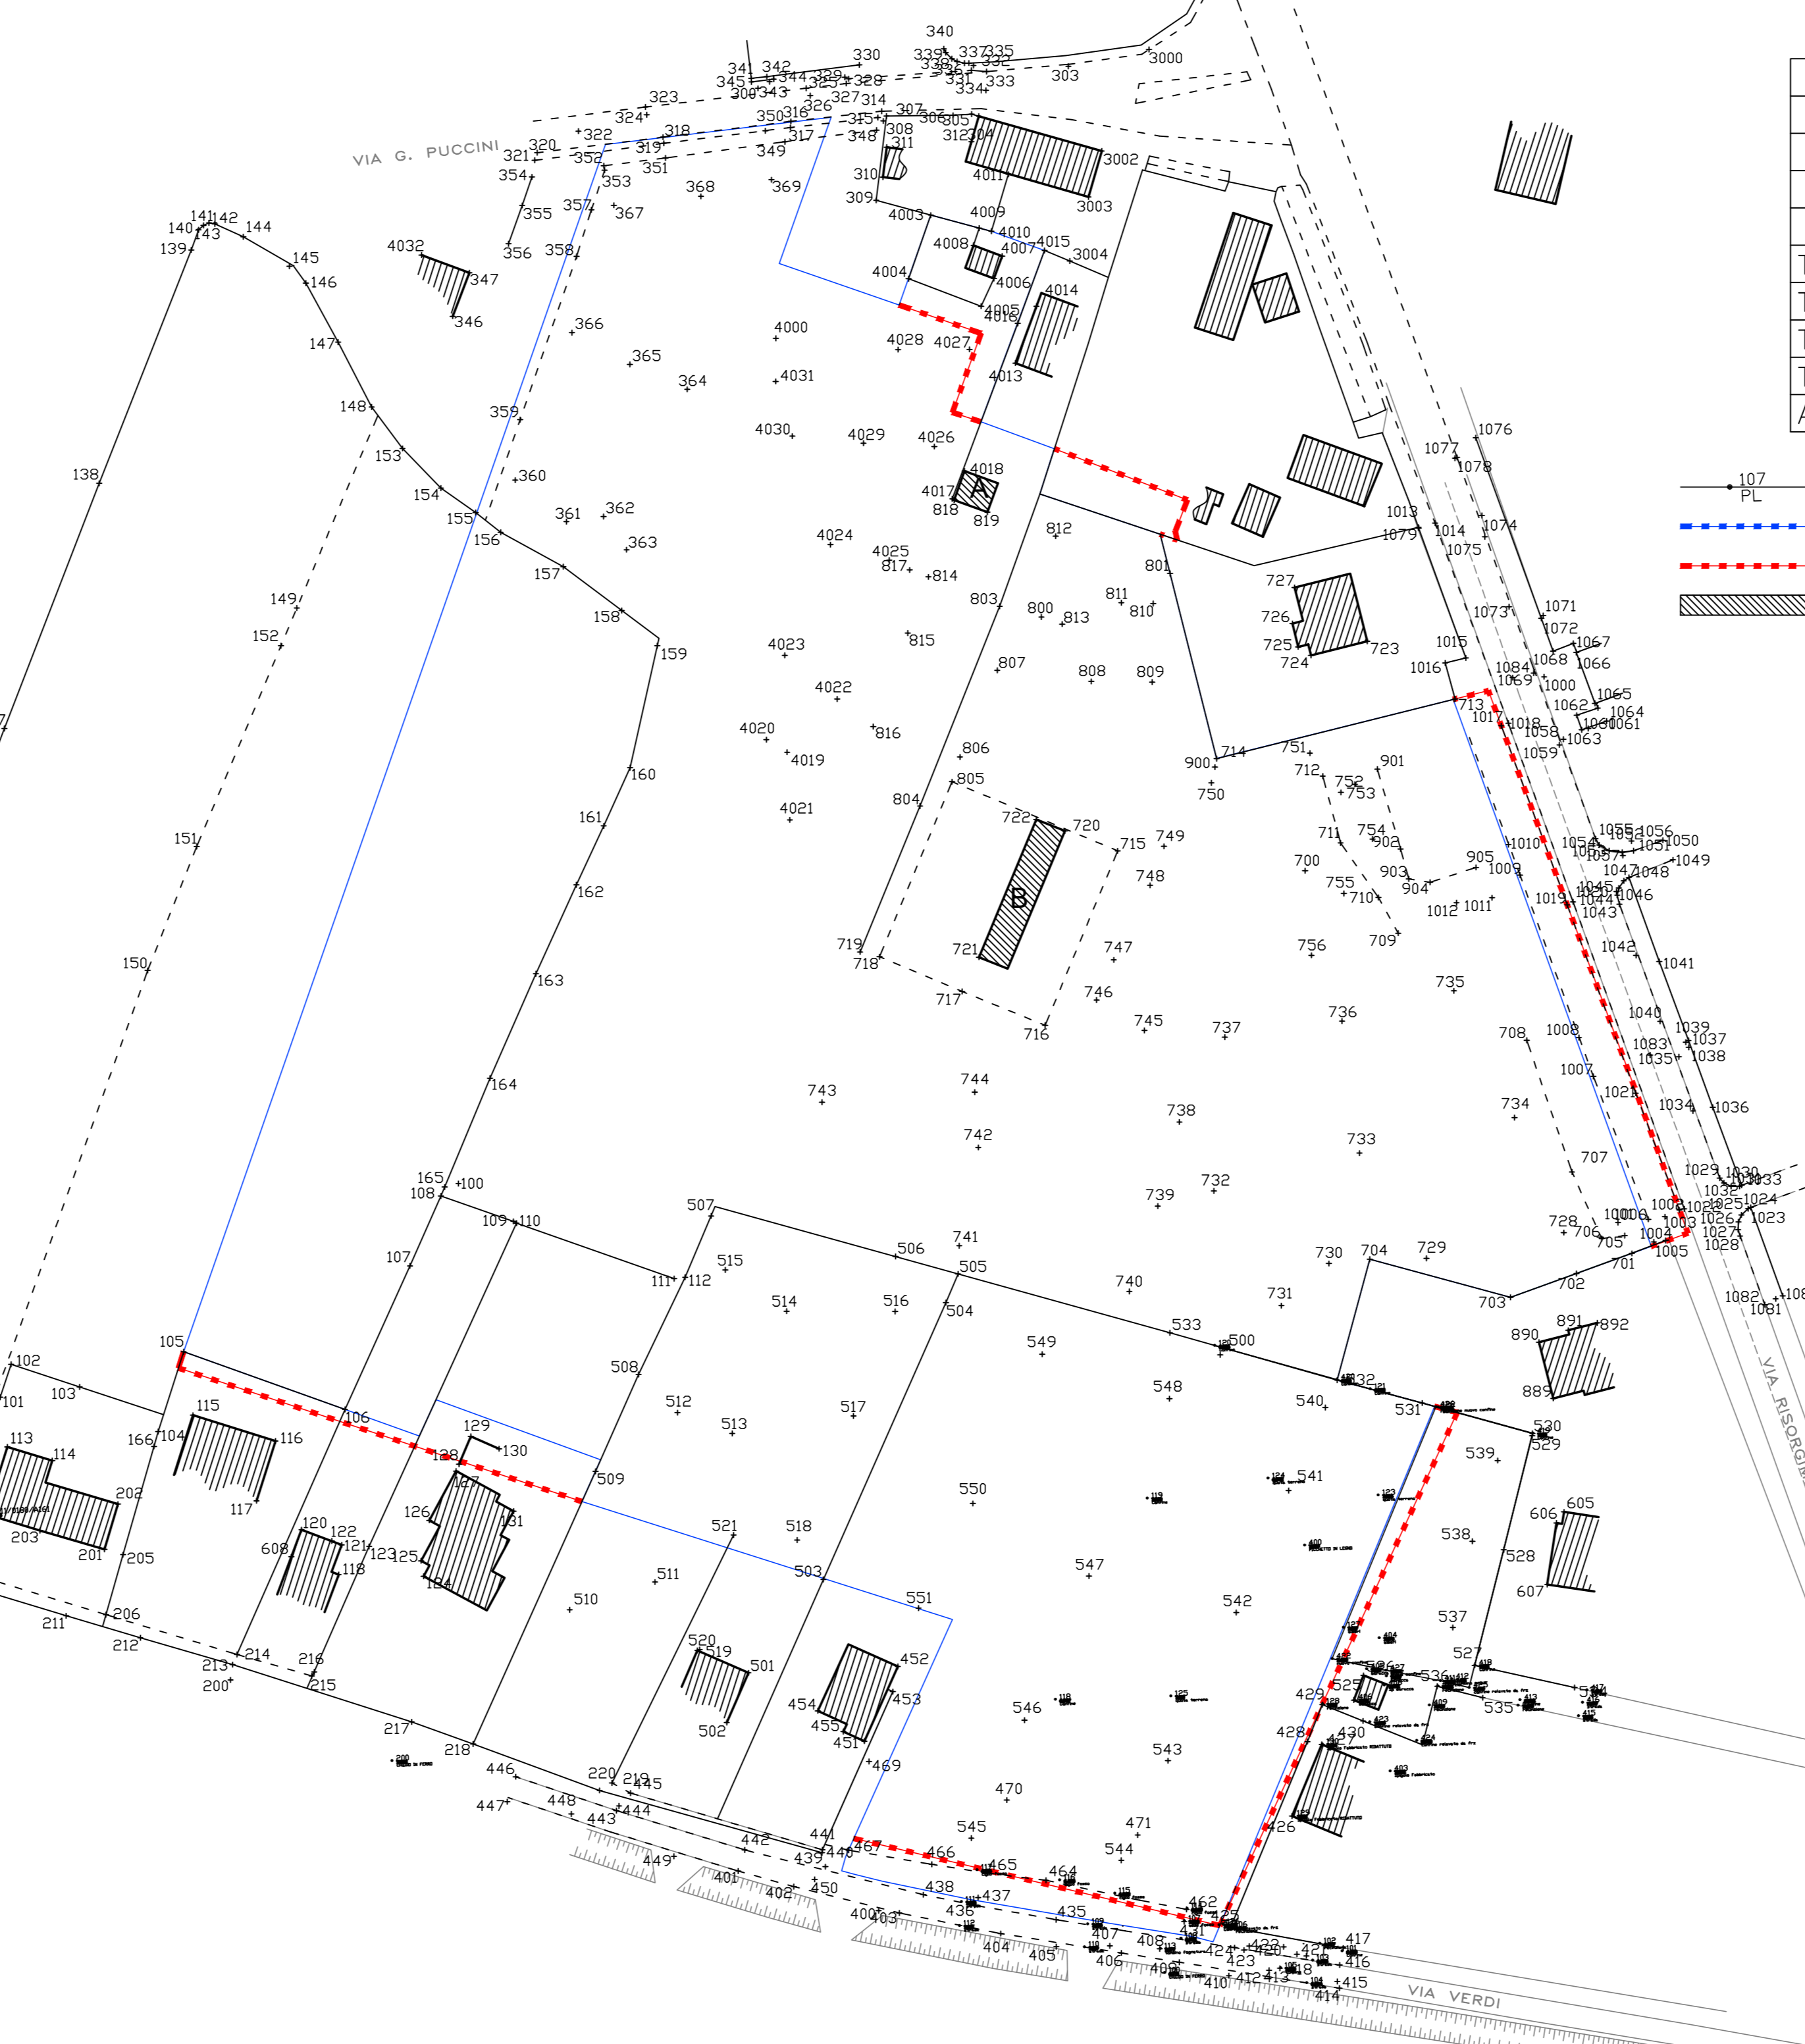

17001.6000CM
2101322.3400100.278098.4201.6500CAD
2101355.4600114.3260REC
2102350.4510113.6580REC
2103358.428091.6290REC
2104376.749091.1270REC
2105341.450097.4650CAR
2106346.052099.977094.9301.6500CAR
2107341.0980100.122098.9101.6500CAR
2108328.8320100.355056.0601.6500CAR
2109320.4930100.150092.9001.6500CAR
2110322.5890100.318071.6500CAR
2111320.2210100.150078.6401.6500CAR
2112344.823098.92409.8601.6500CAR
2113322.8980101.412048.1501.6500MAR
2114322.3350100.295082.2101.6500CAR
2115322.5890100.167091.0101.6500REC
2116320.4930100.150092.9001.6500REC
2117322.5890100.318071.6500REC
2118320.2210100.150078.6401.6500REC
2119322.3350100.295082.2101.6500REC
2120322.5890100.167091.0101.6500REC
2121320.4930100.150092.9001.6500REC
2122322.5890100.318071.6500REC
2123320.2210100.150078.6401.6500REC
2124322.3350100.295082.2101.6500REC
2125322.5890100.167091.0101.6500REC
2126320.4930100.150092.9001.6500REC
2127322.5890100.318071.6500REC
2128320.2210100.150078.6401.6500REC
2129322.3350100.295082.2101.6500REC
2130322.5890100.167091.0101.6500REC
2131320.4930100.150092.9001.6500REC
2132322.5890100.318071.6500REC
2133320.2210100.150078.6401.6500REC
2134322.3350100.295082.2101.6500REC
2135322.5890100.167091.0101.6500REC
2136320.4930100.150092.9001.6500REC
2137322.5890100.318071.6500REC
2138320.2210100.150078.6401.6500REC
2139322.3350100.295082.2101.6500REC
2140322.5890100.167091.0101.6500REC
2141320.4930100.150092.9001.6500REC
2142322.5890100.318071.6500REC
2143320.2210100.150078.6401.6500REC
2144322.3350100.295082.2101.6500REC
2145322.5890100.167091.0101.6500REC
2146320.4930100.150092.9001.6500REC
2147322.5890100.318071.6500REC
2148320.2210100.150078.6401.6500REC
2149322.3350100.295082.2101.6500REC
2150322.5890100.167091.0101.6500REC
2151320.4930100.150092.9001.6500REC
2152322.5890100.318071.6500REC
2153320.2210100.150078.6401.6500REC
2154322.3350100.295082.2101.6500REC
2155322.5890100.167091.0101.6500REC
2156320.4930100.150092.9001.6500REC
2157322.5890100.318071.6500REC
2158320.2210100.150078.6401.6500REC
2159322.3350100.295082.2101.6500REC
2160322.5890100.167091.0101.6500REC
2161320.4930100.150092.9001.6500REC
2162322.5890100.318071.6500REC
2163320.2210100.150078.6401.6500REC
2164322.3350100.295082.2101.6500REC
2165322.5890100.167091.0101.6500REC
2166320.4930100.150092.9001.6500REC
2167322.5890100.318071.6500REC
2168320.2210100.150078.6401.6500REC
2169322.3350100.295082.2101.6500REC
2170322.5890100.167091.0101.6500REC
2171320.4930100.150092.9001.6500REC
2172322.5890100.318071.6500REC
2173320.2210100.150078.6401.6500REC
2174322.3350100.295082.2101.6500REC
2175322.5890100.167091.0101.6500REC
2176320.4930100.150092.9001.6500REC
2177322.5890100.318071.6500REC
2178320.2210100.150078.6401.6500REC
2179322.3350100.295082.2101.6500REC
2180322.5890100.167091.0101.6500REC
2181320.4930100.150092.9001.6500REC
2182322.5890100.318071.6500REC
2183320.2210100.150078.6401.6500REC
2184322.3350100.295082.2101.6500REC
2185322.5890100.167091.0101.6500REC
2186320.4930100.150092.9001.6500REC
2187322.5890100.318071.6500REC
2188320.2210100.150078.6401.6500REC
2189322.3350100.295082.2101.6500REC
2190322.5890100.167091.0101.6500REC
2191320.4930100.150092.9001.6500REC
2192322.5890100.318071.6500REC
2193320.2210100.150078.6401.6500REC
2194322.3350100.295082.2101.6500REC
2195322.5890100.167091.0101.6500REC
2196320.4930100.150092.9001.6500REC
2197322.5890100.318071.6500REC
2198320.2210100.150078.6401.6500REC
2199322.3350100.295082.2101.6500REC
2200322.5890100.167091.0101.6500REC

PIANIMETRIA 1:1000 punti di rilievo

PIANO QUOTATO 1:1000